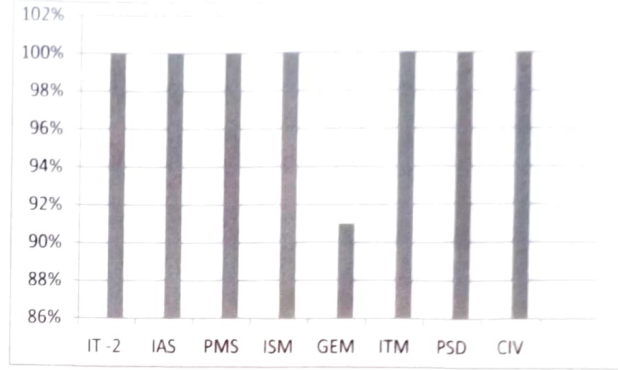

OVERALL RESULT ANALYSIS

Total Number of students	14
No. of students appeared	12
No. of students absent	2
No. of students passed	11
No. of students failed	1
Pass Percentage%	91.67%
No. of Exemplary	4
No. of Distinction	5
No. of first class	2
No. of second class	0
No. Pass class	0
Class Topper Name	K Prajwal Reddy
Percentage	94%

HOD

Head of the Department of Commerce
Sindhi College
No. 33/2B, Kempapura, Hebbal,
Bengaluru - 560 024.

PRINCIPAL

PRINCIPAL

SINDHI COLLEGE

#33/2B Kempapura, Hebbal,

Bengaluru - 560 024